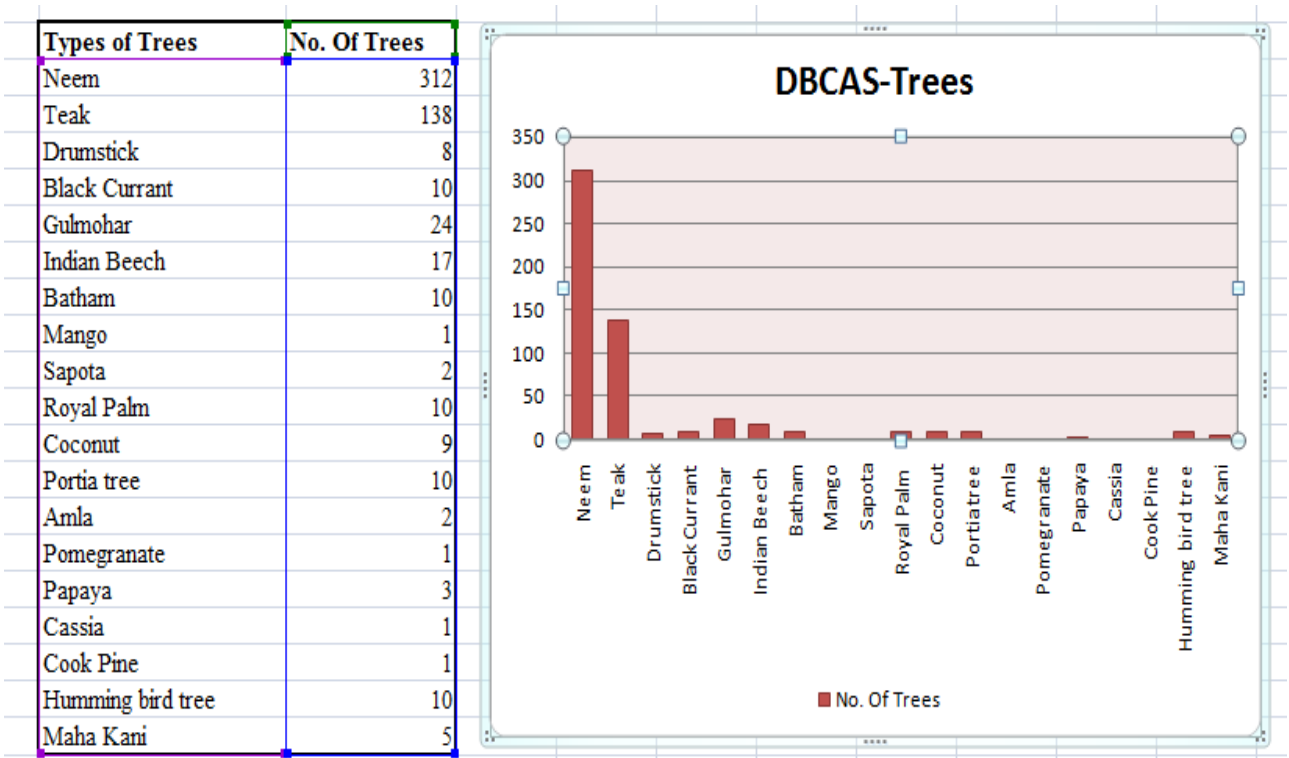

5. LANDSCAPING WITH TREES AND PLANTS

Students and staff enthusiastically initiate and participate in the tree plantation drives on the campus and also outside the campus. DBCAS has a beautiful landscape with mix of very old trees, middle aged trees, young trees or saplings and herbs and shrubs. The college gardens are well maintained through skilled and experienced persons. Students together with NSS volunteers actively participate. Medicinal plants like Neem, Tulasi, Aloe vera, Black current etc., and various plants and trees like Gulmohar, Indian Beach, Cook pine, Cassia, Maha Kani, etc.,