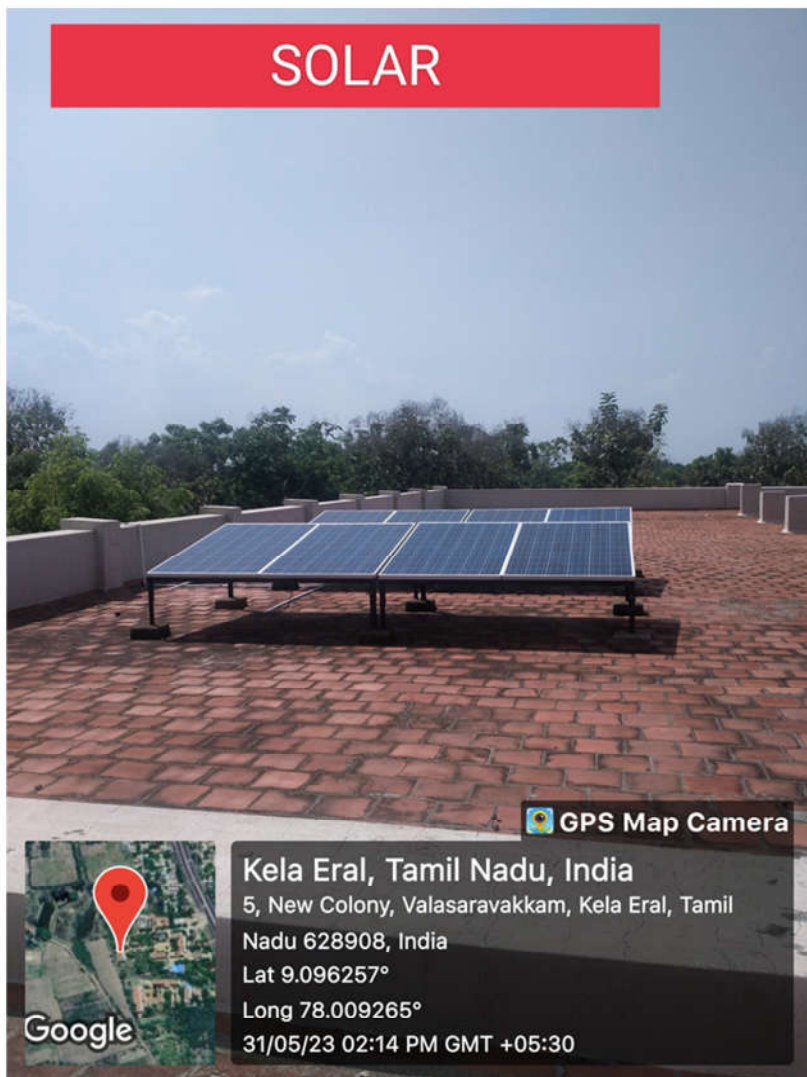

## UPS ROOM

Don Bosco College of Arts and Science, Keela Eral

NAAC - SSR - CYCLE 1

CRITERION - 4

4.1 INFRASTRUCTURE AND PHYSICAL FACILITIES

Don Bosco College of Arts and Science, Keela Eral

NAAC - SSR - CYCLE 1