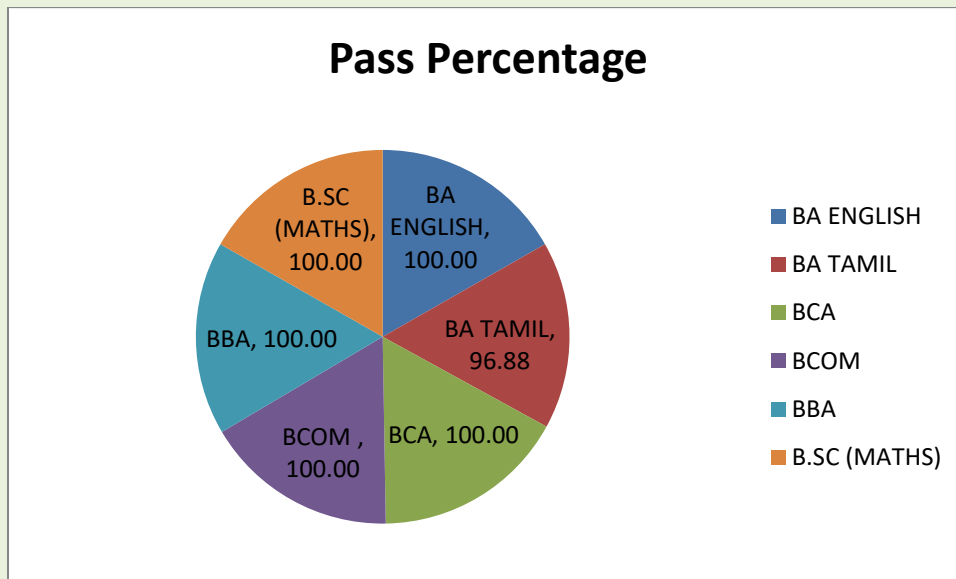

EXAMINATION CELL ANNUAL REPORT
(SESSION 2020-2021)

The Examinations for the academic session 2020-21 were conducted in strict adherence to the guidelines of Manonmaniam Sundaranar University, Tirunelveli. After the result published by the university, the examination cell prepare the result analysis of the final year students and calculate pass percentage of the students.

Program Name	Number of students appeared in the final year examination	Number of students passed in final year examination	Pass Percentage
BA ENGLISH	37	37	100.00
BA TAMIL	32	31	96.88
BCA	33	33	100.00
BCOM	54	54	100.00
BBA	42	42	100.00
B.SC (MATHS)	22	22	100.00
Overall Pass Percentage	220	219	99.55