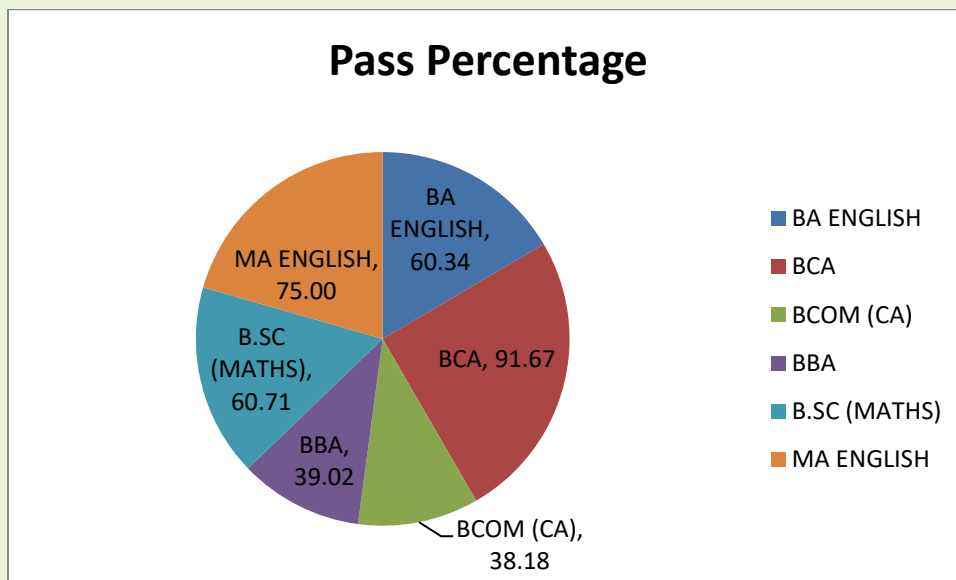

EXAMINATION CELL ANNUAL REPORT

(SESSION 2018-2019)

The Examinations for the academic session 2018-2019 were conducted in strict adherence to the guidelines of Manonmaniam Sundaranar University, Tirunelveli. After the result published by the university, the examination cell prepare the result analysis of the final year students and calculate pass percentage of the students.

Program Name	Number of students appeared in the final year examination	Number of students passed in final year examination	Pass Percentage
BA ENGLISH	58	35	60.34
BCA	24	22	91.67
BCOM (CA)	55	21	38.18
BBA	41	16	39.02
B.SC (MATHS)	28	17	60.71
MA ENGLISH	4	3	75.00
Overall Pass Percentage	210	114	54.29