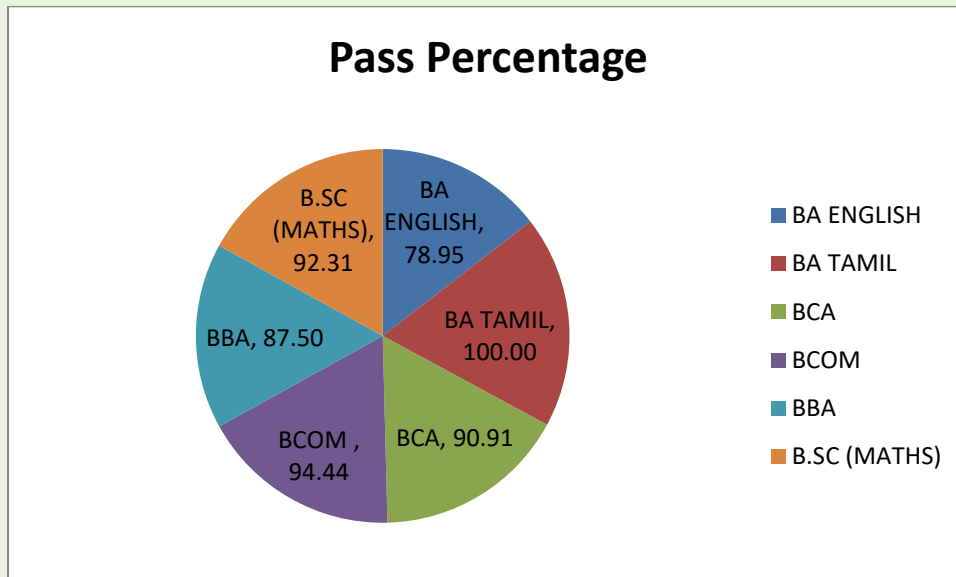

EXAMINATION CELL ANNUAL REPORT

(SESSION 2021-22)

The Examinations for the academic session 2021-22 were conducted in strict adherence to the guidelines of Manonmaniam Sundaranar University, Tirunelveli. After the result published by the university, the examination cell prepare the result analysis of the final year students and calculate pass percentage of the students.

Program Name	Number of students appeared in the final year examination	Number of students passed in final year examination	Pass Percentage
BA ENGLISH	38	30	78.95
BA TAMIL	22	22	100.00
BCA	33	30	90.91
BCOM	54	51	94.44
BBA	32	28	87.50
B.SC (MATHS)	13	12	92.31
Overall Pass Percentage	192	173	90.10