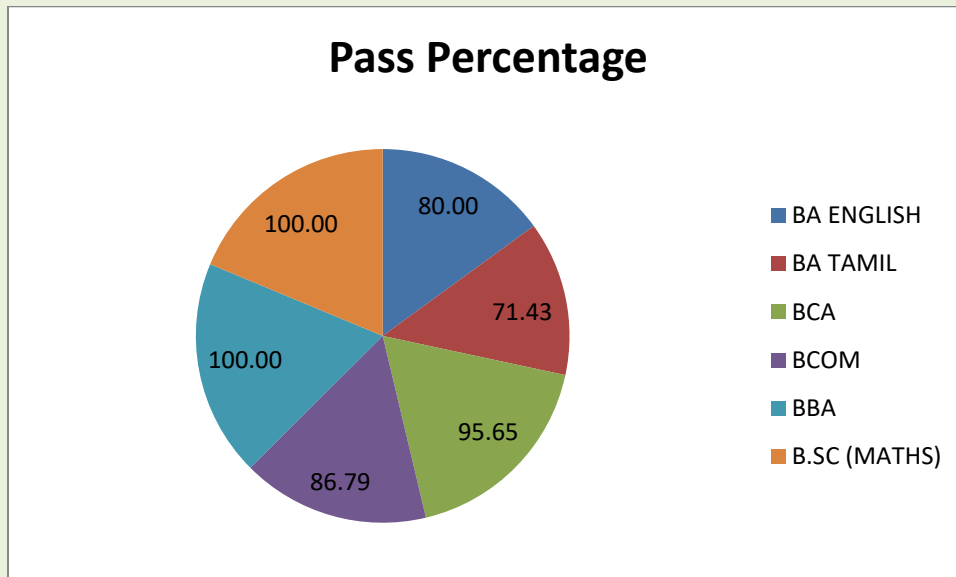

EXAMINATION CELL ANNUAL REPORT

(SESSION 2019-2020)

The Examinations for the academic session 2019-2020 were conducted in strict adherence to the guidelines of Manonmaniam Sundaranar University, Tirunelveli. After the result published by the university, the examination cell prepare the result analysis of the final year students and calculate pass percentage of the students.

Program Name	Number of students appeared in the final year examination	Number of students passed in final year examination	Pass Percentage
BA ENGLISH	45	36	80.00
BA TAMIL	28	20	71.43
BCA	46	44	95.65
BCOM	53	46	86.79
BBA	29	29	100.00
B.SC (MATHS)	33	33	100.00
Overall Pass Percentage	234	208	88.89