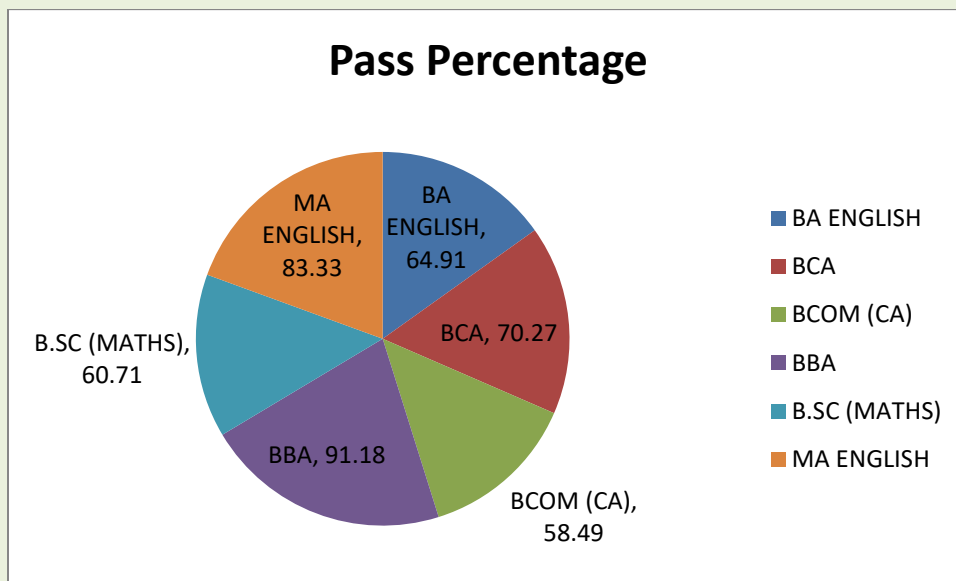

EXAMINATION CELL ANNUAL REPORT

(SESSION 2017-2018)

The Examinations for the academic session 2017-2018 were conducted in strict adherence to the guidelines of Manonmaniam Sundaranar University, Tirunelveli. After the result published by the university, the examination cell prepare the result analysis of the final year students and calculate pass percentage of the students.

Program Name	Number of students appeared in the final year examination	Number of students passed in final year examination	Pass Percentage
BA ENGLISH	57	37	64.91
BCA	37	26	70.27
BCOM (CA)	53	31	58.49
BBA	34	31	91.18
B.SC (MATHS)	40	36	60.71
MA ENGLISH	6	5	83.33
Overall Pass Percentage	227	166	73.13